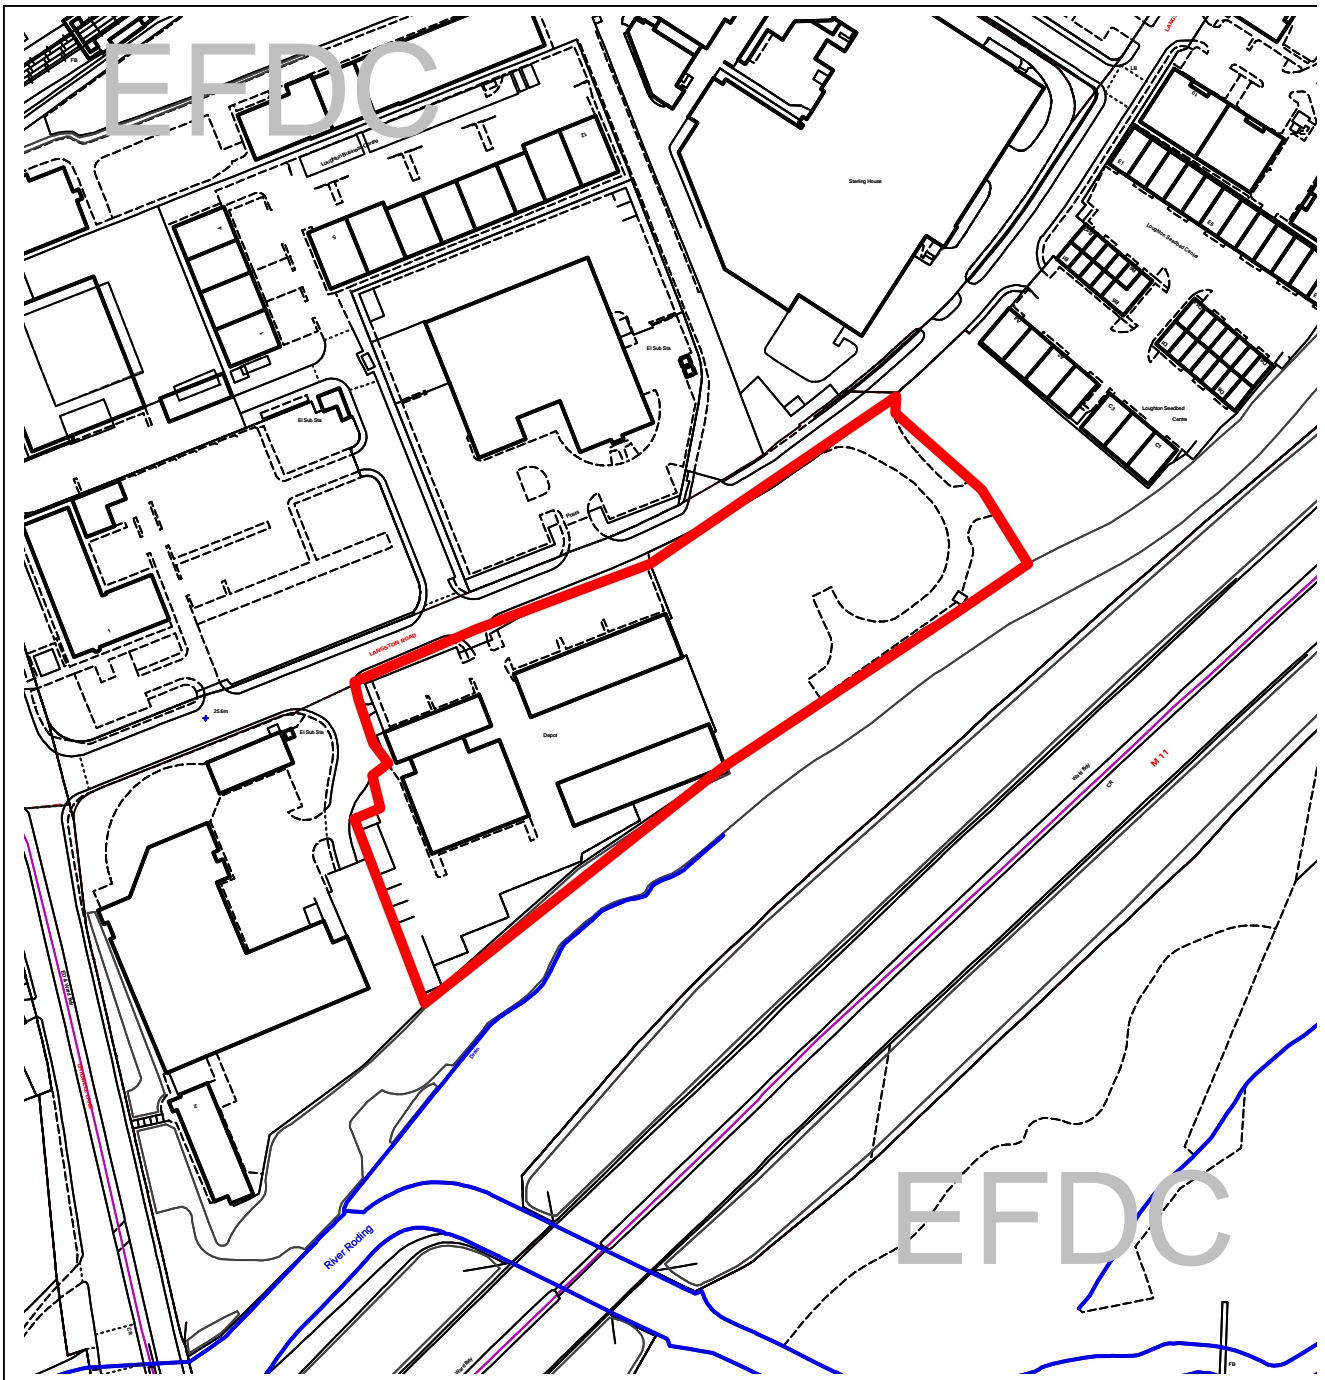

Epping Forest District Council

AGENDA ITEM NUMBER

Unauthorised reproduction infringes Crown Copyright and may lead to prosecution or civil proceedings.

Contains Ordnance Survey Data. © Crown Copyright 2013 EFDC License No: 100018534

Contains Royal Mail Data. © Royal Mail Copyright & Database Right 2013

Application Number:	EPF/0294/15
Site Name:	Council Depot and Adjacent Land off Langston Road, Loughton, IG10 3TH
Scale of Plot:	1/2500